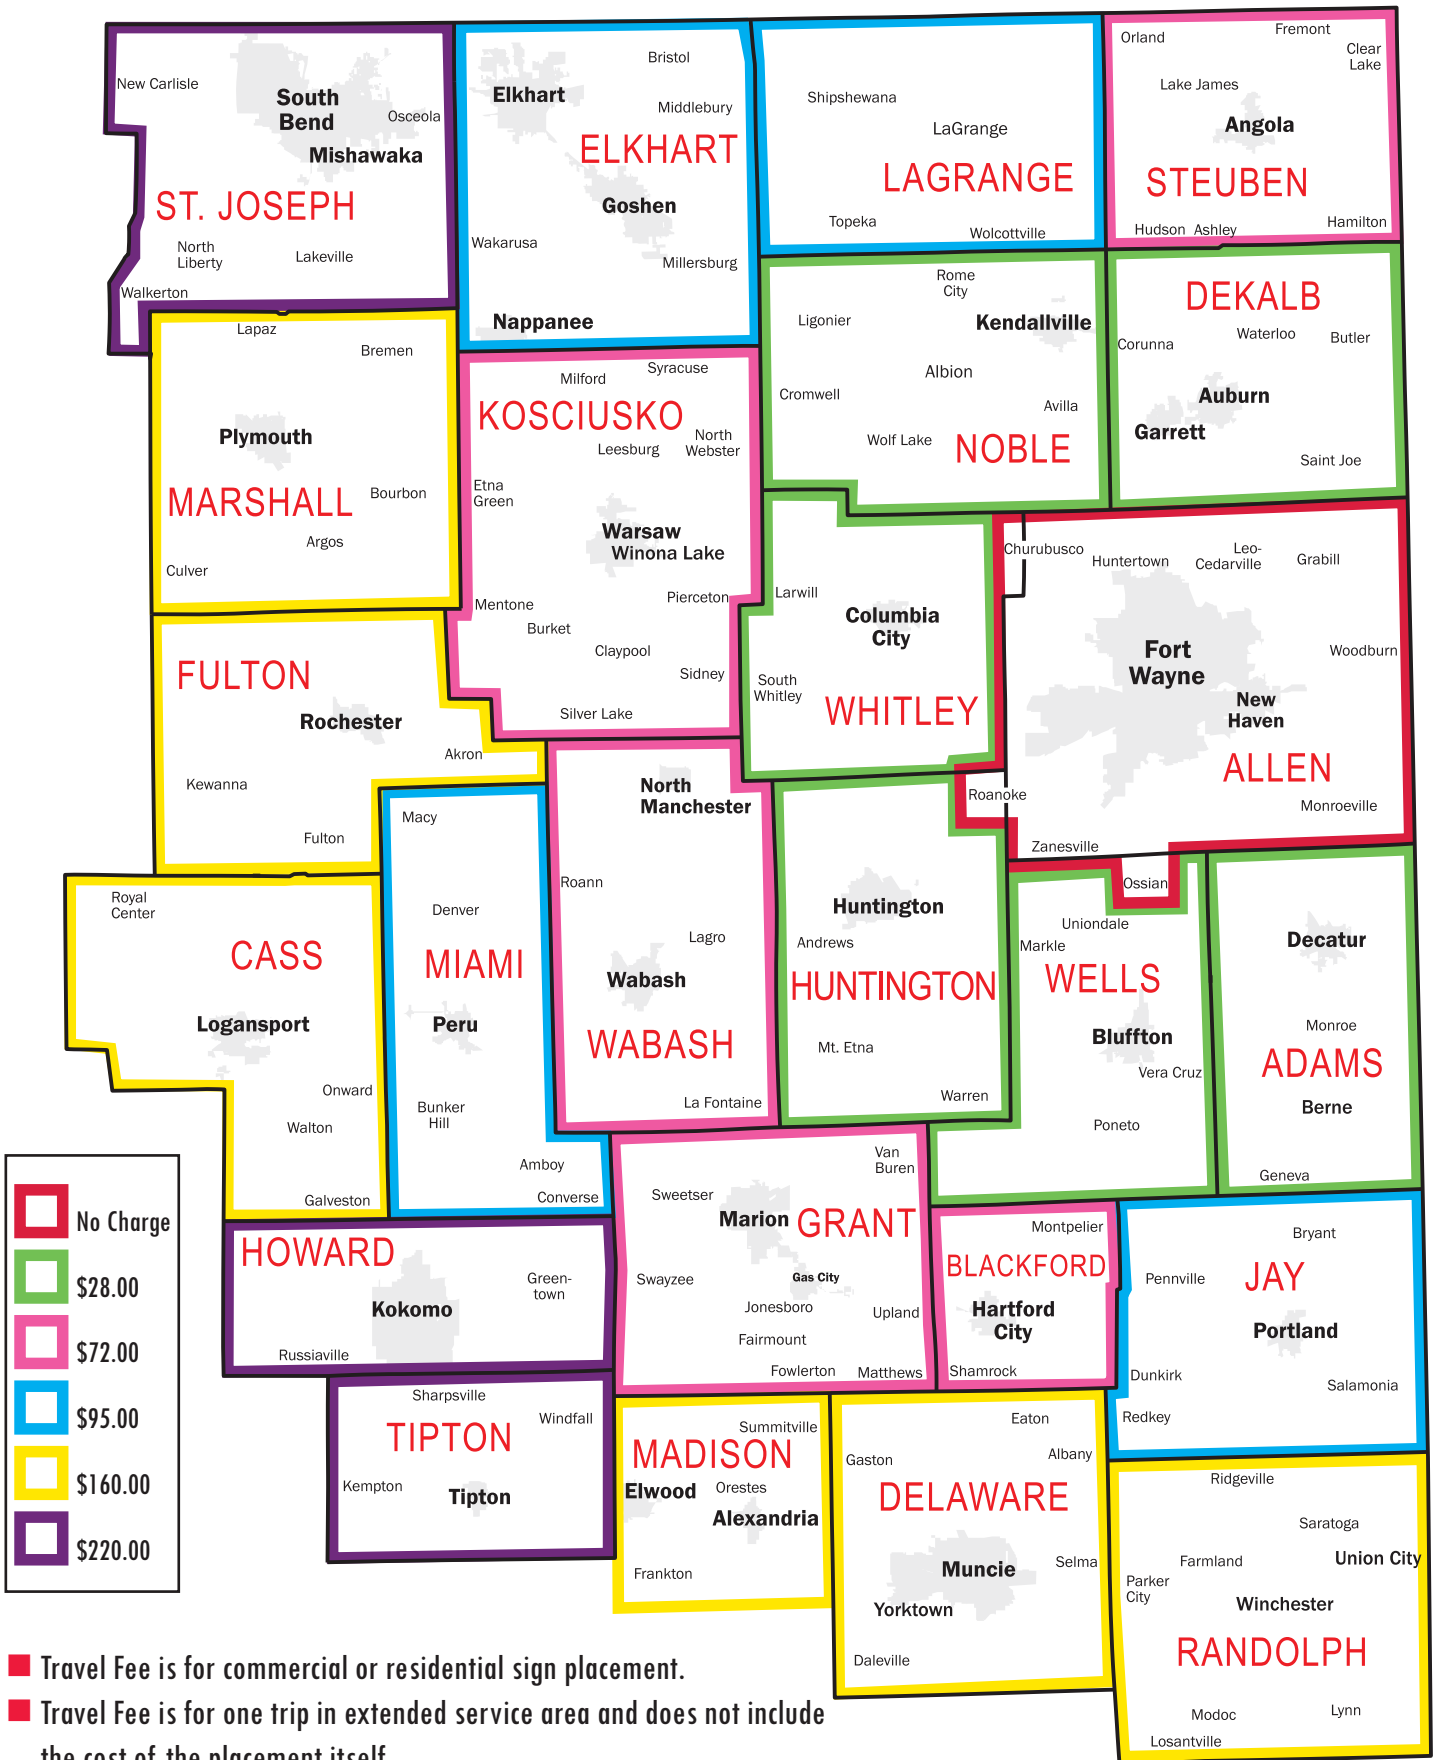

# Extended Service Area Travel Fees for Sign Placement

	No Charge
	\$28.00
	\$72.00
	\$95.00
	\$160.00
	\$220.00

- Travel Fee is for commercial or residential sign placement.
- Travel Fee is for one trip in extended service area and does not include the cost of the placement itself.
- Fee will be charged at time of sign placement and again at time of sign removal.
- Areas not on map will be quoted per job.
- These fees take place of and supercede per mile based placements.